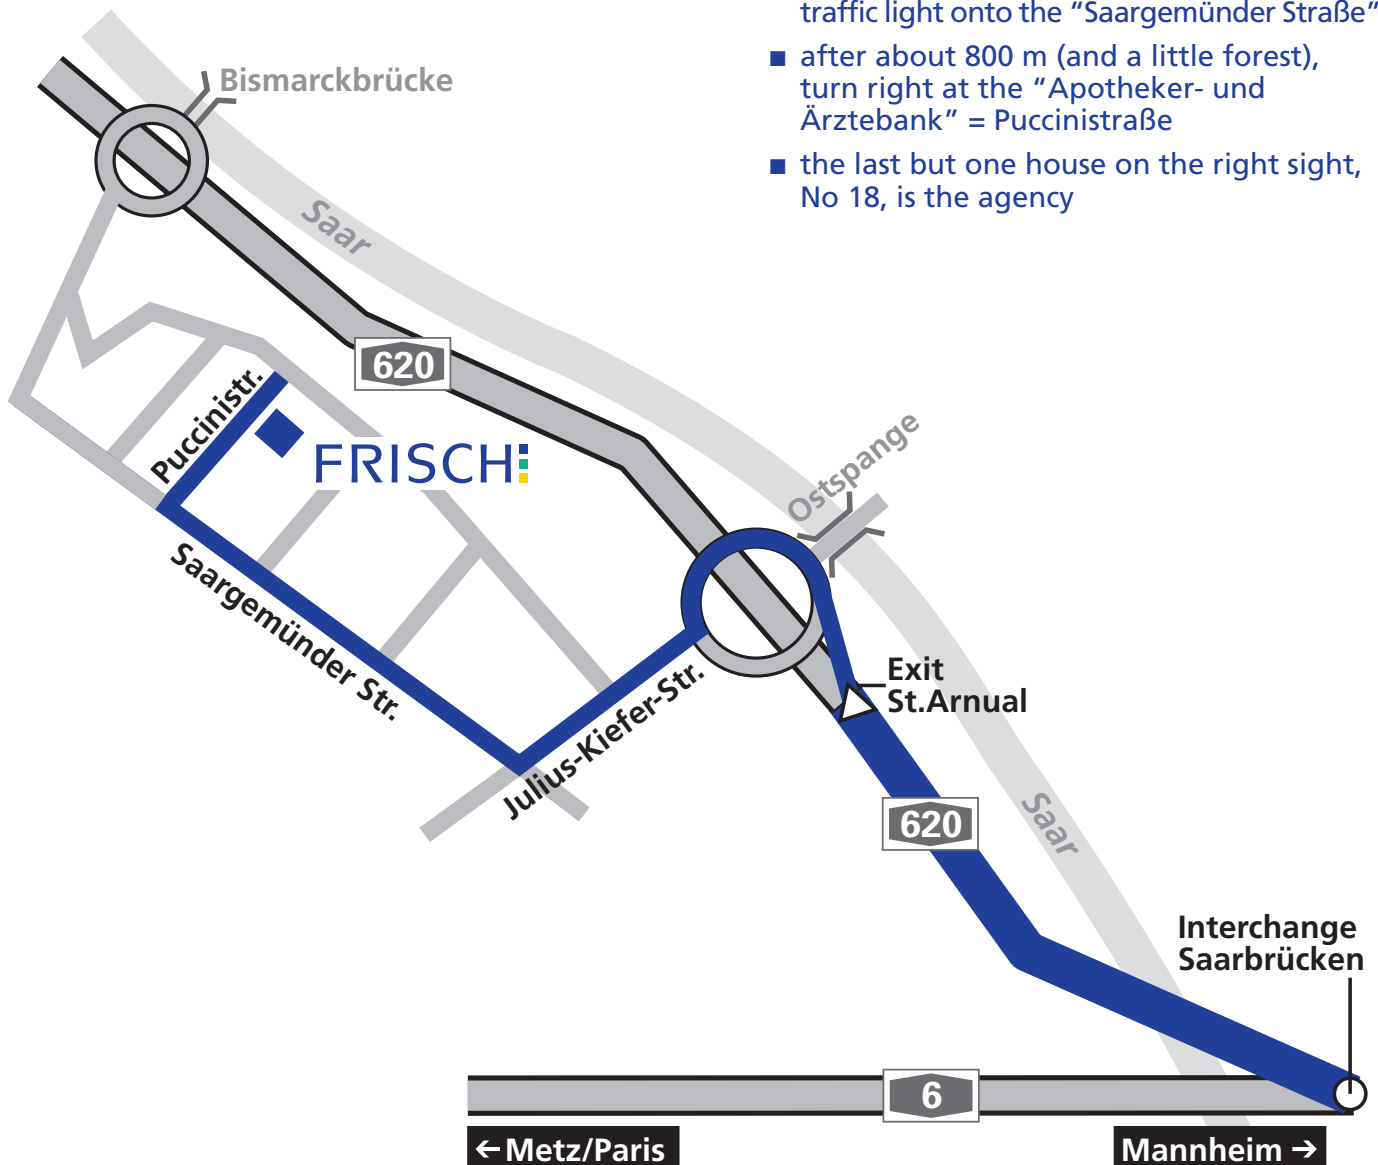

That's how you find us:

## Coming from east, Mannheim/Kaiserslautern

- from the freeway A620, direction Paris
- on the interchange "Autobahndreieck Saarbrücken" follow direction Saarbrücken
- get off at the exit "St. Annual/Krankenanstalten"
- at the roundabout traffic get off at the 3rd exit, direction "Krankenanstalten"
- follow the road and turn right at the next traffic light onto the "Saargemünder Straße"
- after about 800 m (and a little forest), turn right at the "Apotheker- und Ärztebank" = Puccinistraße
- the last but one house on the right sight, No 18, is the agency