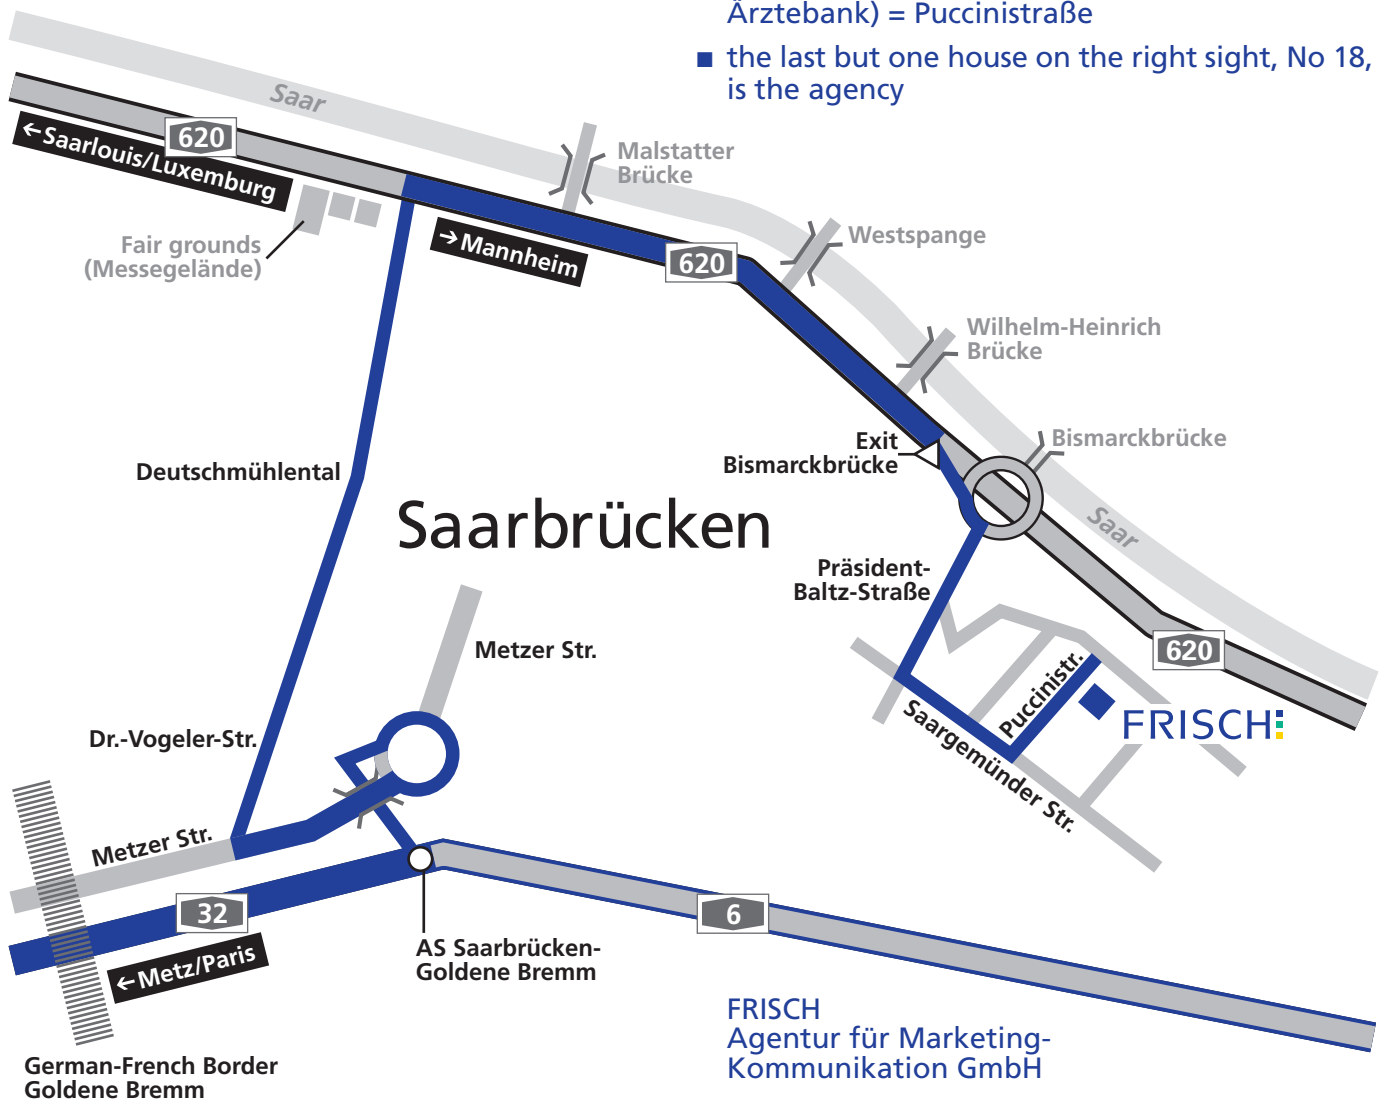

## That's how you find us:

### Coming from west, Paris/Metz

- from the freeway A4 change onto the A32, direction Saarbrücken
- after the exit "Goldene Bremm", go into direction Saarbrücken and A1 Koblenz/Trier
- at the roundabout traffic and the further road ahead always follow the signs A 620 and A1
- at the fair grounds get onto freeway A620, direction Mannheim, get off at the exit "Bismarckbrücke"
- get onto the very right lane and turn right at the traffic light
- Turn left at the next crossing onto the "Saargemünder Straße"
- 2 streets further turn left (at the Apotheke- und Ärztebank) = Puccinistraße
- the last but one house on the right sight, No 18, is the agency